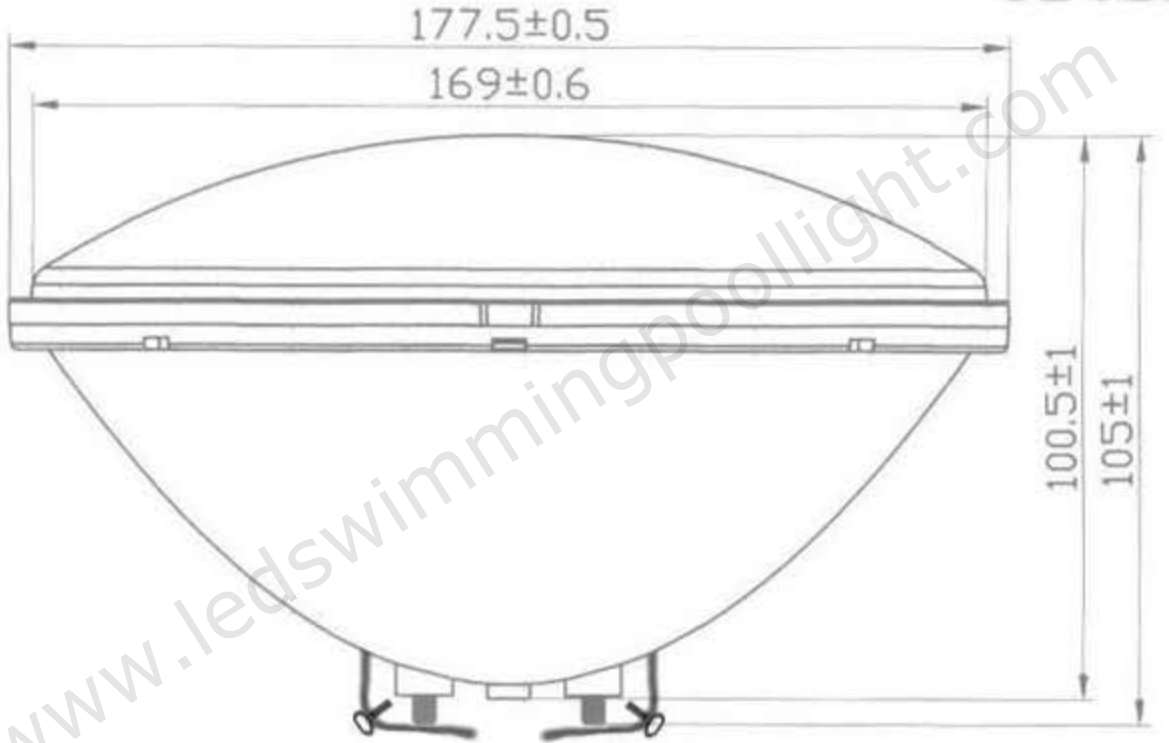

PAR56 LED Pool Lights Size

GE size

Philips size